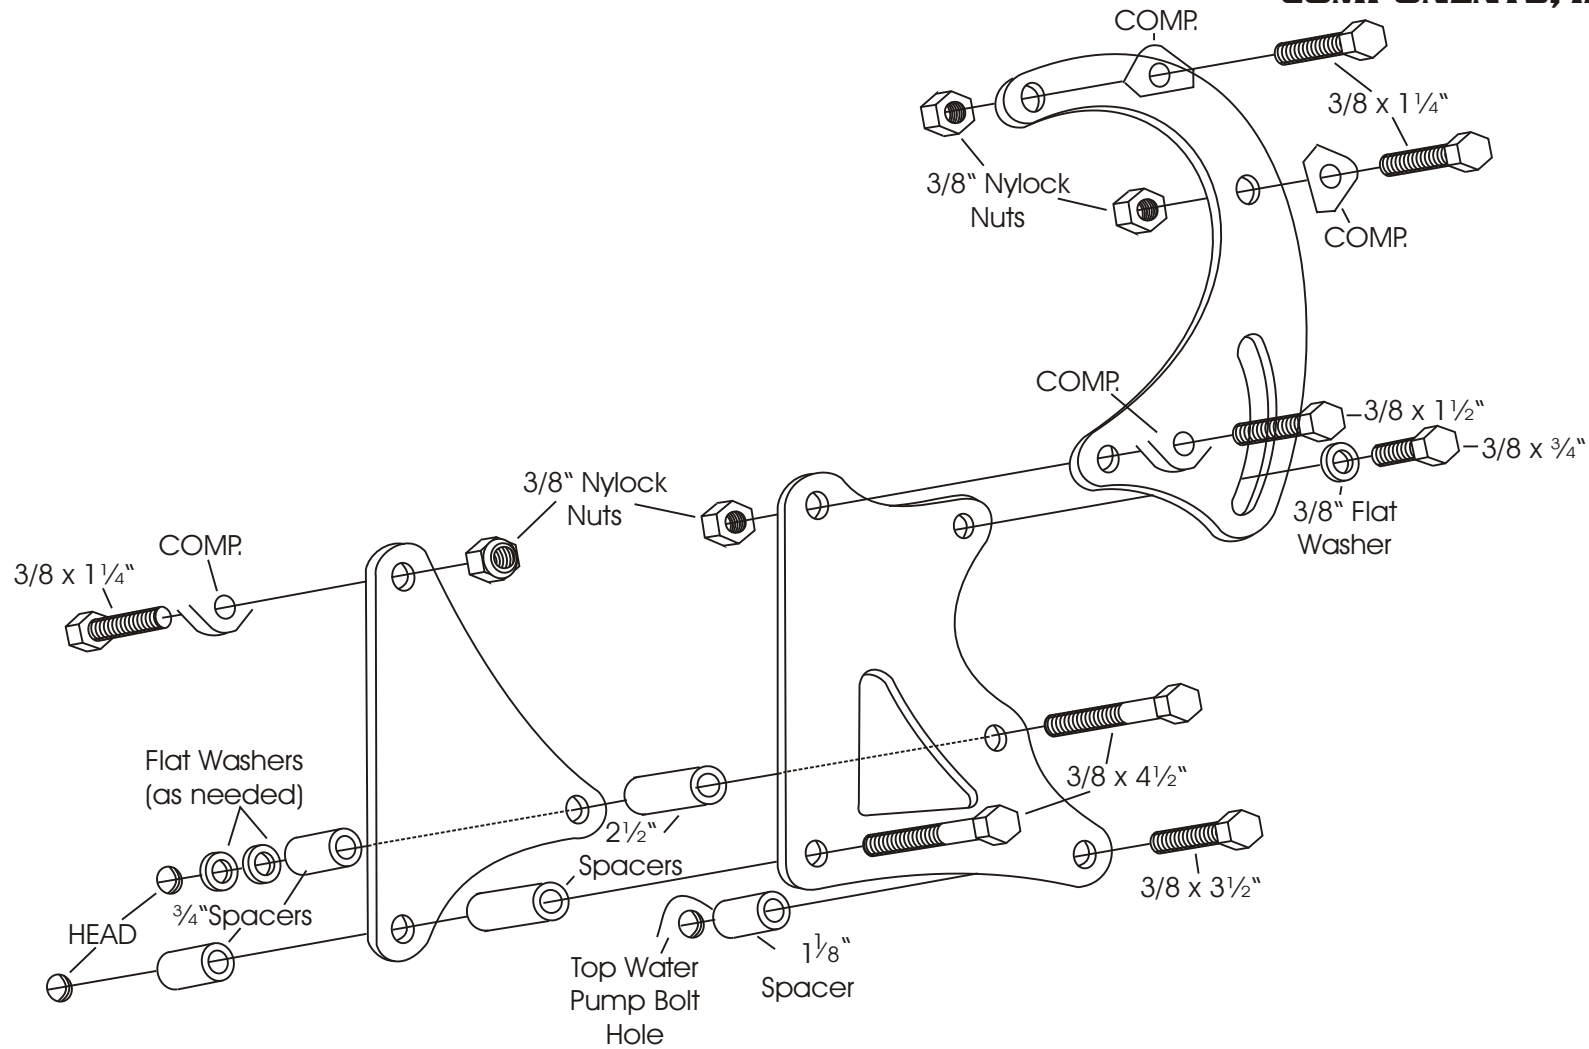

305 A.C.

As with any part of this nature, make sure it fits your application before painting or plating. Parts that have been painted, plated, or modified may not be returned.

305 A.C.

Small Block Chevy
Long Water Pump - Serpentine
Passenger Side

ALAN GROVE COMPONENTS, INC.
27070 METCALF ROAD
LOUISBURG, KS 66053