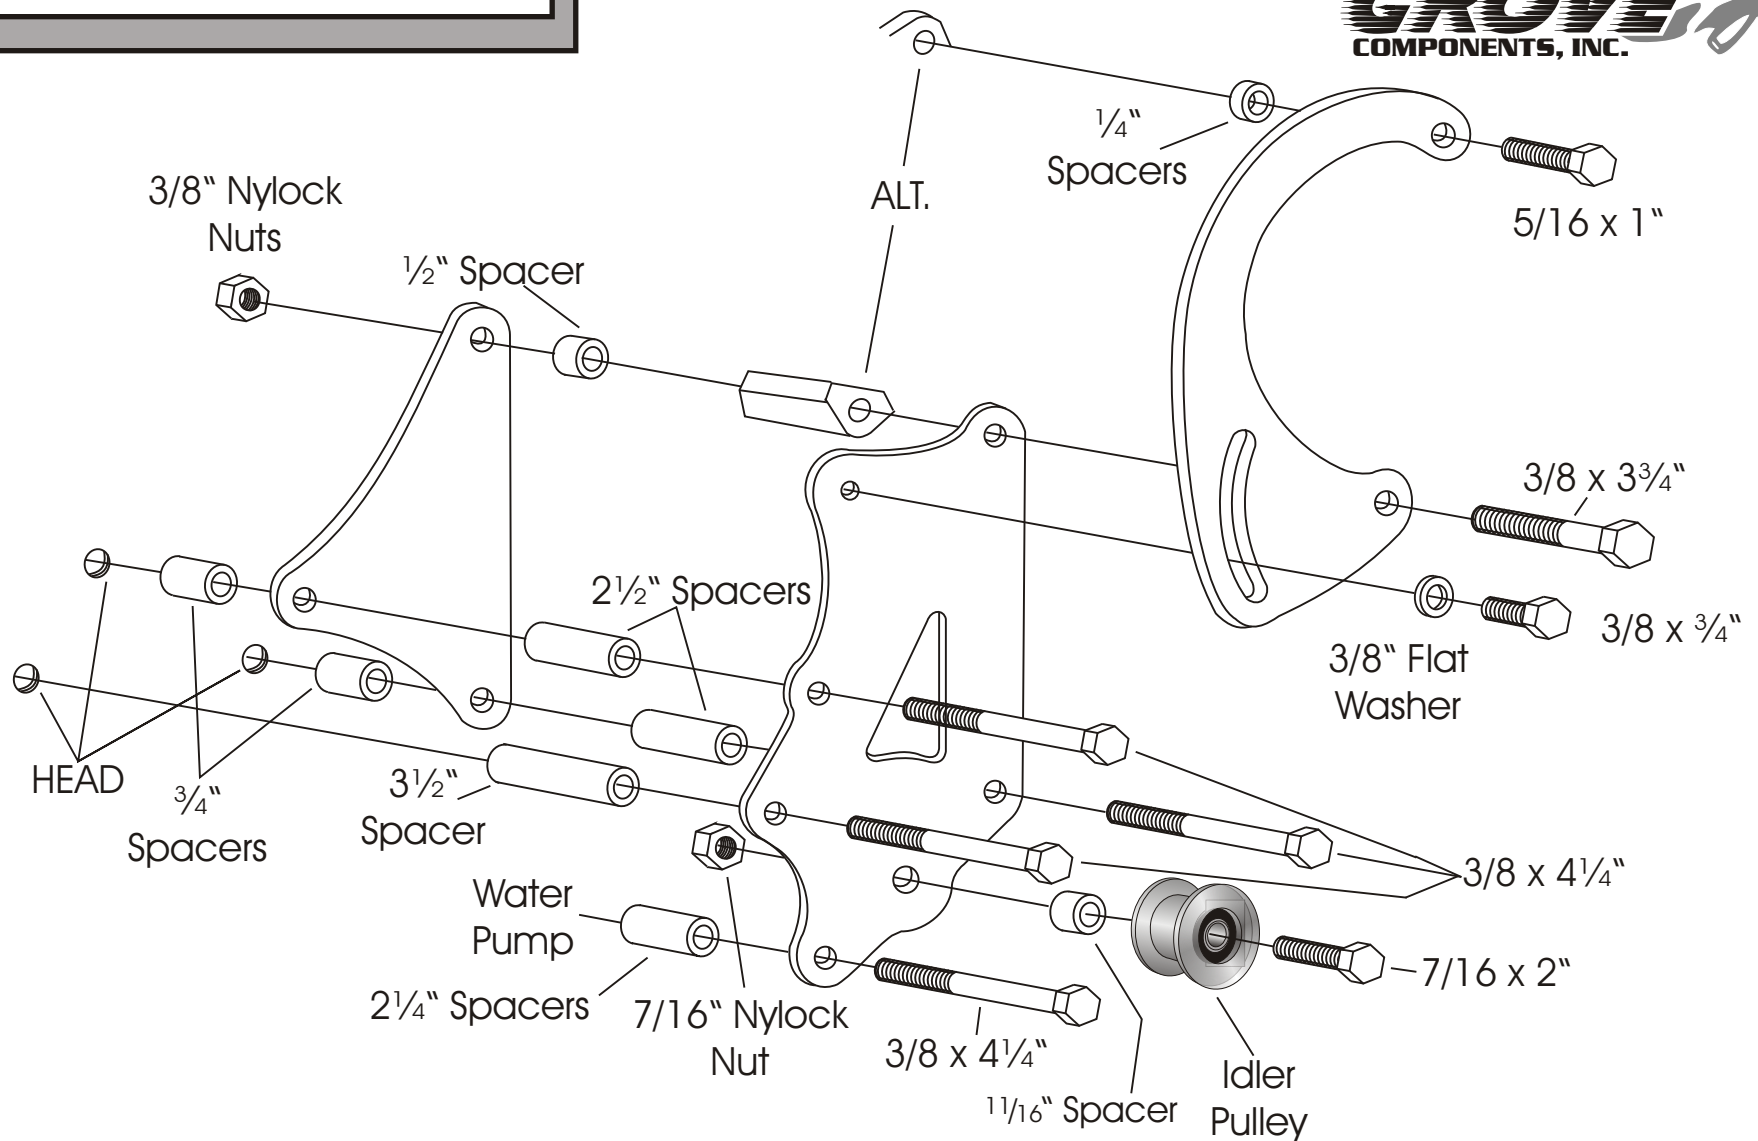

304 ALT.

As with any part of this nature, make sure it fits your application before painting or plating. Parts that have been painted, plated, or modified may not be returned.

304 ALT.

LT-1

Corvette Engine

ALAN GROVE COMPONENTS, INC.

27070 METCALF ROAD

LOUISBURG, KS 66053