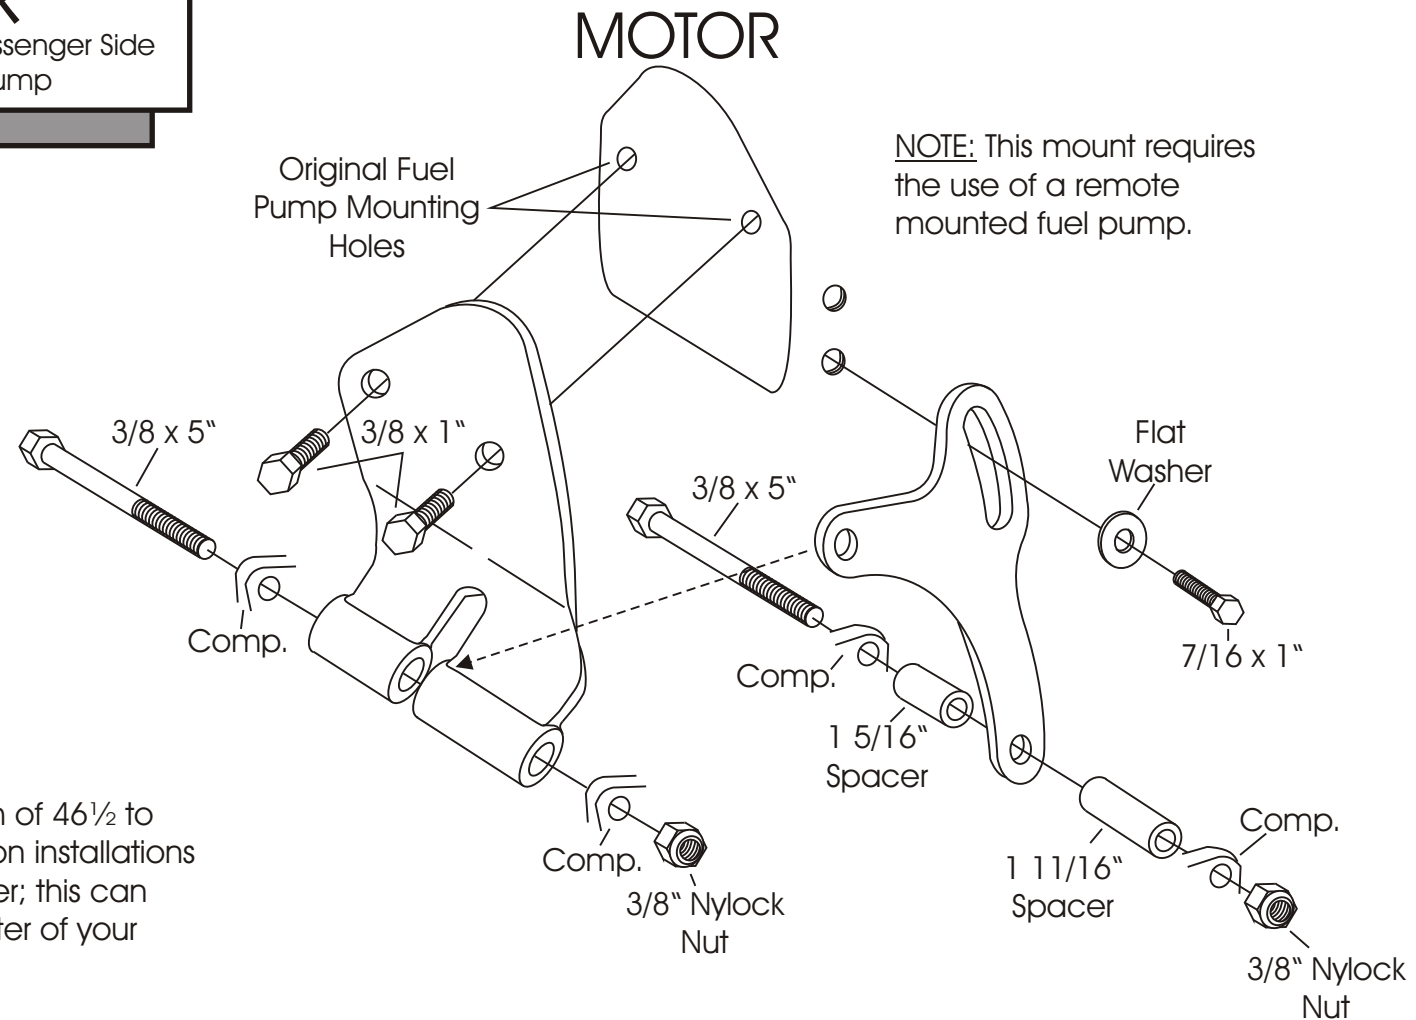

# LOWER A.C. COMPRESSOR MOUNT 108R

Big Block Chevy - Passenger Side  
Short Water Pump

NOTE: REMOVE FUEL  
PUMP!

We use a belt length of 46½ to 47" with this mount on installations in our shop. However; this can vary with the diameter of your pulleys.

**As with any part of this nature, make sure it fits your application before painting or plating. Parts that have been painted, plated or modified may not be returned.**

LOWER A.C.  
COMPRESSOR  
MOUNT  
108R

Big Block Chevy - Passenger Side  
Short Water Pump

**ALAN GROVE COMPONENTS, INC.**  
**27070 METCALF ROAD**  
**LOUISBURG, KS 66053**