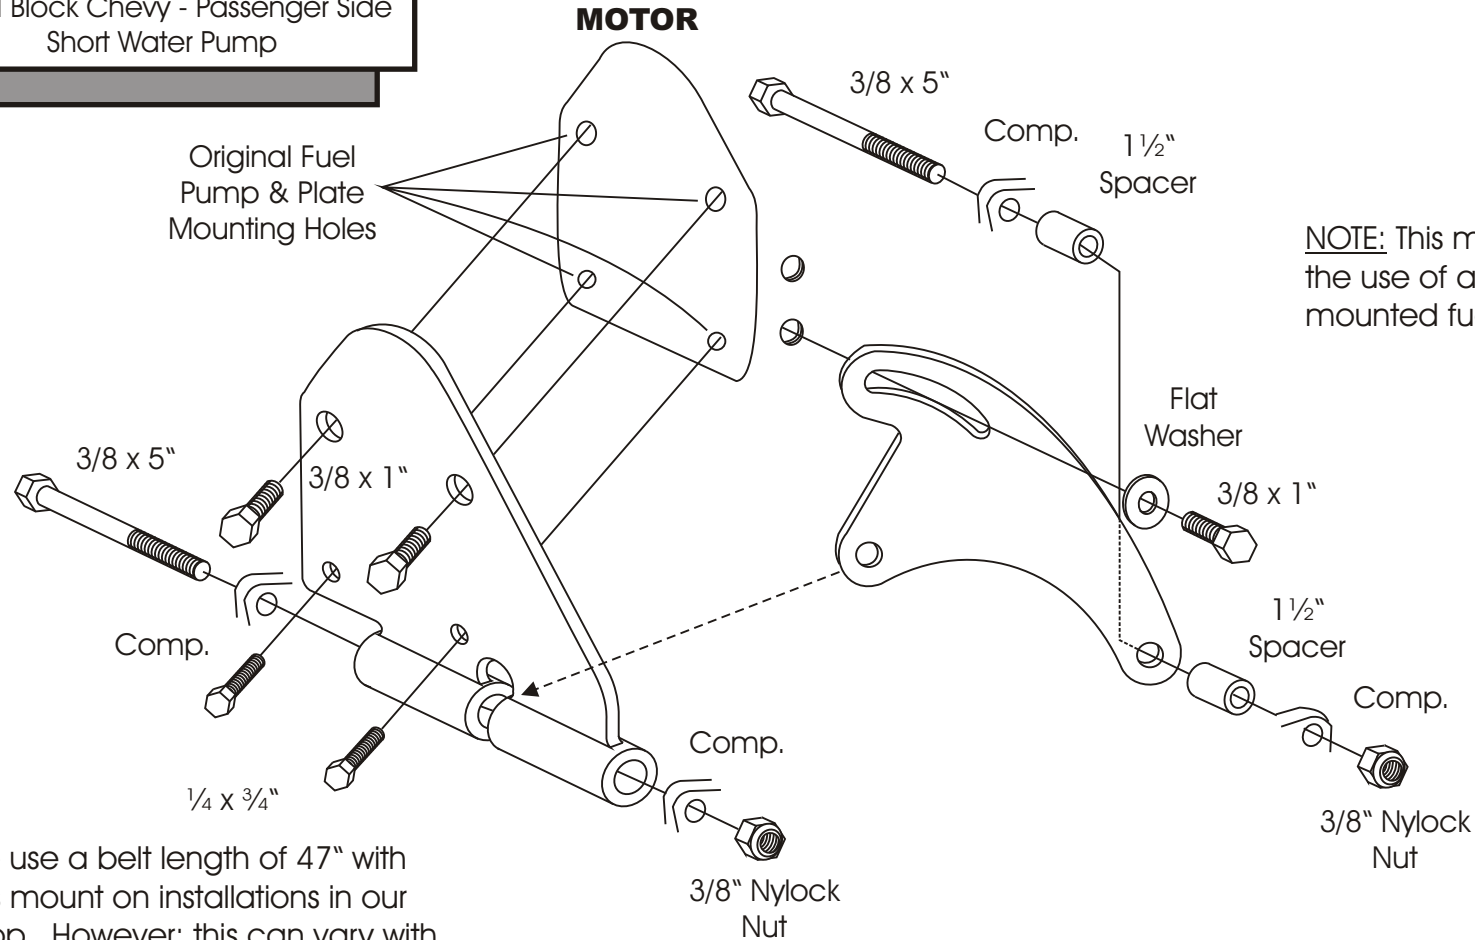

LOWER A.C. COMPRESSOR MOUNT 106R

Small Block Chevy - Passenger Side
Short Water Pump

NOTE: Remove FUEL PUMP and PLATE!

NOTE: This mount requires the use of a remote mounted fuel pump.

We use a belt length of 47" with this mount on installations in our shop. However; this can vary with the diameter of your pulleys.

As with any part of this nature, make sure it fits your application before painting or plating. Parts that have been painted, plated or modified may not be returned.

LOWER A.C.
COMPRESSOR
MOUNT
106R

Small Block Chevy - Passenger Side
Short Water Pump

ALAN GROVE COMPONENTS, INC.
27070 METCALF ROAD
LOUISBURG, KS 66053