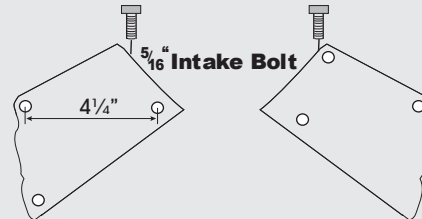

Cylinder Head Description

SMALL BLOCK CHEVY

1955 - 68 Cast Iron

1969 - 86 Cast Iron

1987 - 95 Cast Iron

*Note: Aftermarket heads may vary.
Check passenger side head dimension.

1996 - 99 Cast Iron VORTEC

*Note: $\frac{5}{16}$ " Intake Bolts go straight down.
*Note: Aftermarket heads may vary.
Check passenger side head dimension.

1986 - 91 Corvette Aluminum Heads, 1992 - 96 LT-1 Heads as well as the new ZZ4 Heads.

*Note: Aftermarket heads may vary.
Check passenger side head dimension.

Aluminum Fast Burn Heads

*Note: $\frac{5}{16}$ " Intake Bolts go straight down
*Note: Aftermarket heads may vary.
Check passenger side head dimension.