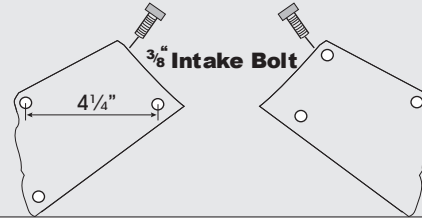

Cylinder Head Description

SMALL BLOCK CHEVY

1955 - 68 Cast Iron

1969 - 86 Cast Iron

1987 - 95 Cast Iron

*Note: Aftermarket heads may vary.
Check passenger side head dimension.

1996 - 99 Cast Iron VORTEC

*Note: $\frac{5}{16}$ " Intake Bolts go straight down.
*Note: Aftermarket heads may vary.
Check passenger side head dimension.

1986 - 91 Corvette Aluminum Heads, 1992 - 96 LT-1 Heads as well as the new ZZ4 Heads.

*Note: Aftermarket heads may vary.
Check passenger side head dimension.

Aluminum Fast Burn Heads

*Note: $\frac{5}{16}$ " Intake Bolts go straight down
*Note: Aftermarket heads may vary.
Check passenger side head dimension.