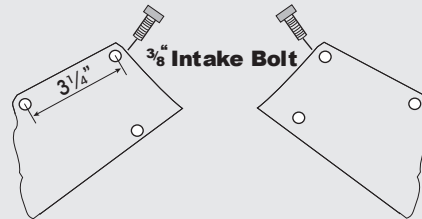

Cylinder Head Description

SMALL BLOCK CHEVY

1955 - 68 Cast Iron

1969 - 86 Cast Iron

1987 - 95 Cast Iron

*Note: Aftermarket heads may vary.
Check passenger side head dimension.

1996 - 99 Cast Iron VORTEC

*Note: $\frac{5}{16}$ " Intake Bolts go straight down.
*Note: Aftermarket heads may vary.
Check passenger side head dimension.

1986 - 91 Corvette Aluminum Heads, 1992 - 96 LT-1 Heads as well as the new ZZ4 Heads.

*Note: Aftermarket heads may vary.
Check passenger side head dimension.

Aluminum Fast Burn Heads

*Note: $\frac{5}{16}$ " Intake Bolts go straight down
*Note: Aftermarket heads may vary.
Check passenger side head dimension.