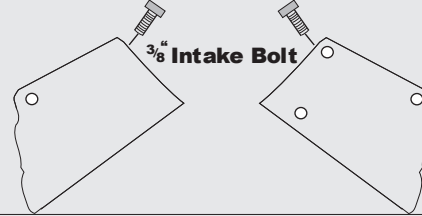

Cylinder Head Description

SMALL BLOCK CHEVY

1955 - 68 Cast Iron

1969 - 86 Cast Iron

1987 - 95 Cast Iron

*Note: Aftermarket heads may vary.
Check passenger side head dimension.

1996 - 99 Cast Iron VORTEC

*Note: $\frac{5}{16}$ " Intake Bolts go straight down.
*Note: Aftermarket heads may vary.
Check passenger side head dimension.

1986 - 91 Corvette Aluminum Heads, 1992 - 96 LT-1 Heads as well as the new ZZ4 Heads.

*Note: Aftermarket heads may vary.
Check passenger side head dimension.

Aluminum Fast Burn Heads

*Note: $\frac{5}{16}$ " Intake Bolts go straight down
*Note: Aftermarket heads may vary.
Check passenger side head dimension.