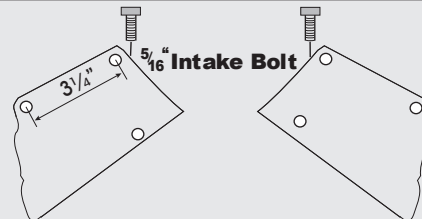

Cylinder Head Description

SMALL BLOCK CHEVY

1955 - 68 Cast Iron

1969 - 86 Cast Iron

1987 - 95 Cast Iron

*Note: Aftermarket heads may vary.
Check passenger side head dimension.

1996 - 99 Cast Iron VORTEC

*Note: $\frac{5}{16}$ " Intake Bolts go straight down.
*Note: Aftermarket heads may vary.
Check passenger side head dimension.

1986 - 91 Corvette Aluminum Heads, 1992 - 96 LT-1 Heads as well as the new ZZ4 Heads.

*Note: Aftermarket heads may vary.
Check passenger side head dimension.

Aluminum Fast Burn Heads

*Note: $\frac{5}{16}$ " Intake Bolts go straight down
*Note: Aftermarket heads may vary.
Check passenger side head dimension.