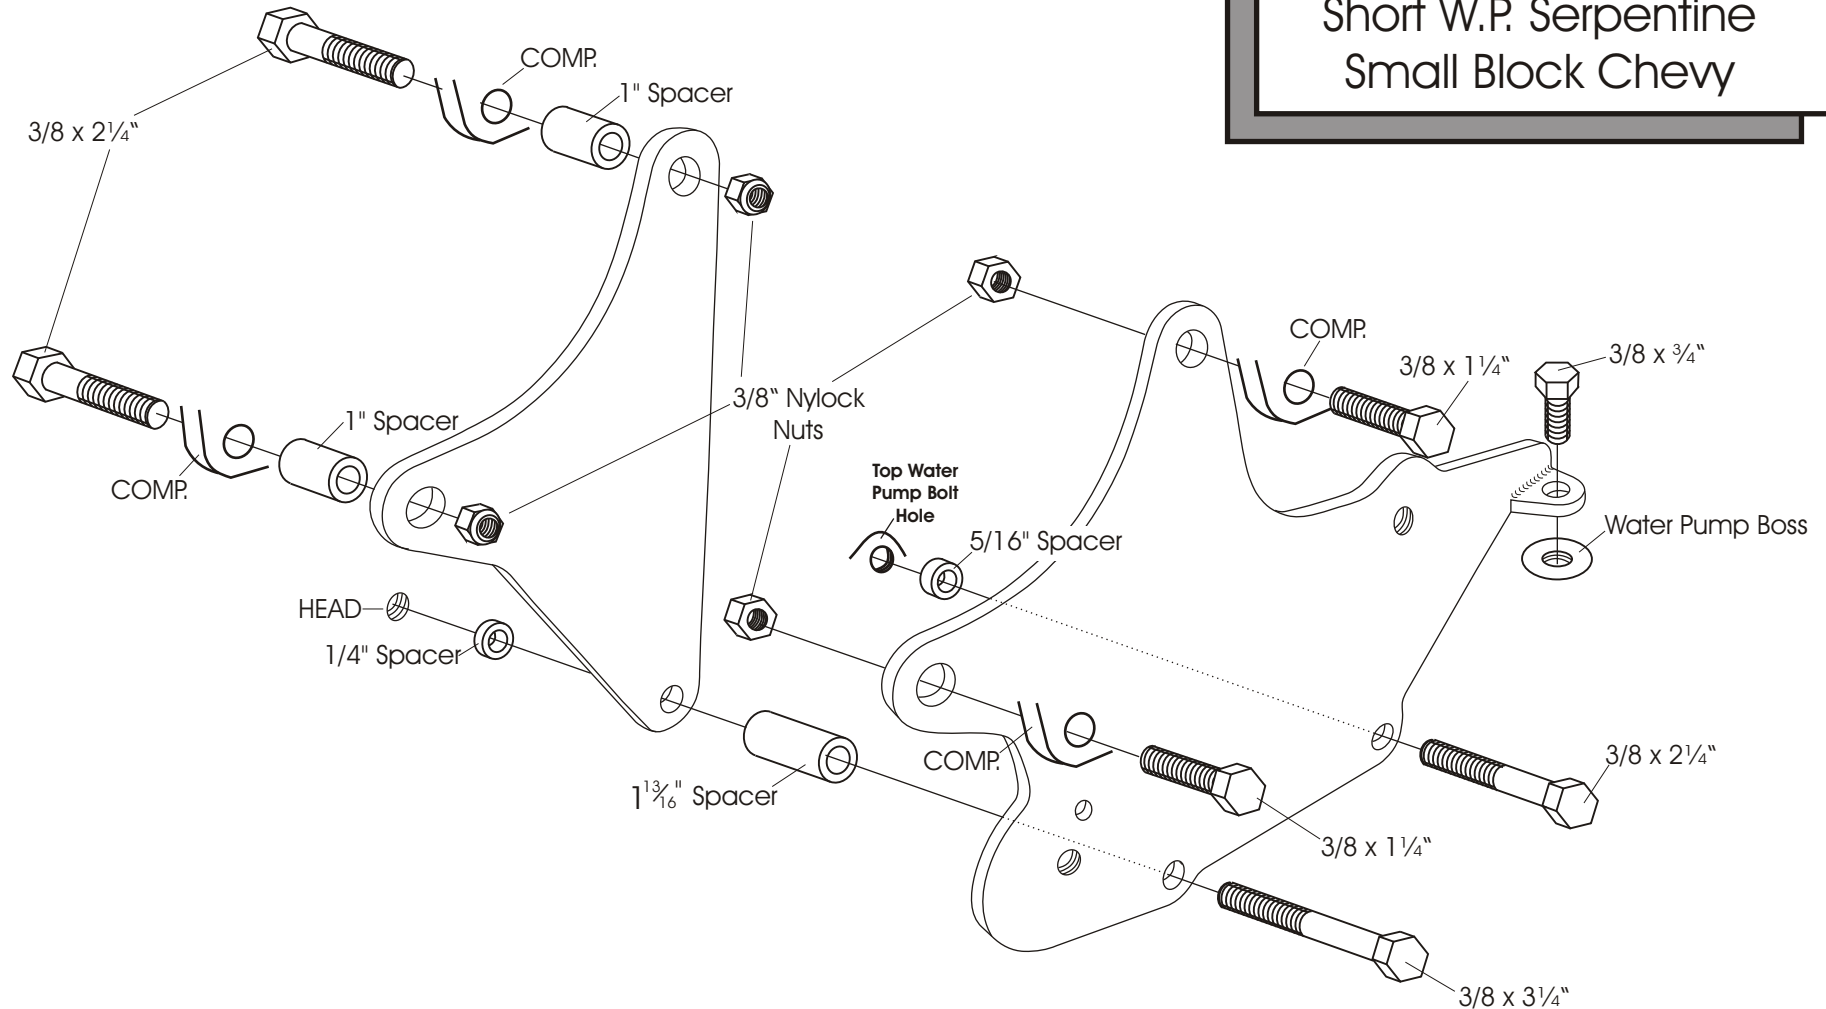

NOTE: When installing the mount, start all bolts and mount the compressor before tightening.

309 A.C.

A.C. Compressor Mount
Short W.P. Serpentine
Small Block Chevy

As with any part of this nature, make sure it fits your application before painting or plating. Parts that have been painted, plated, or modified may not be returned.

309 A.C.

A.C. Compressor Mount
Short W.P. Serpentine
Small Block Chevy

ALAN GROVE COMPONENTS, INC.
27070 METCALF ROAD
LOUISBURG, KS 66053