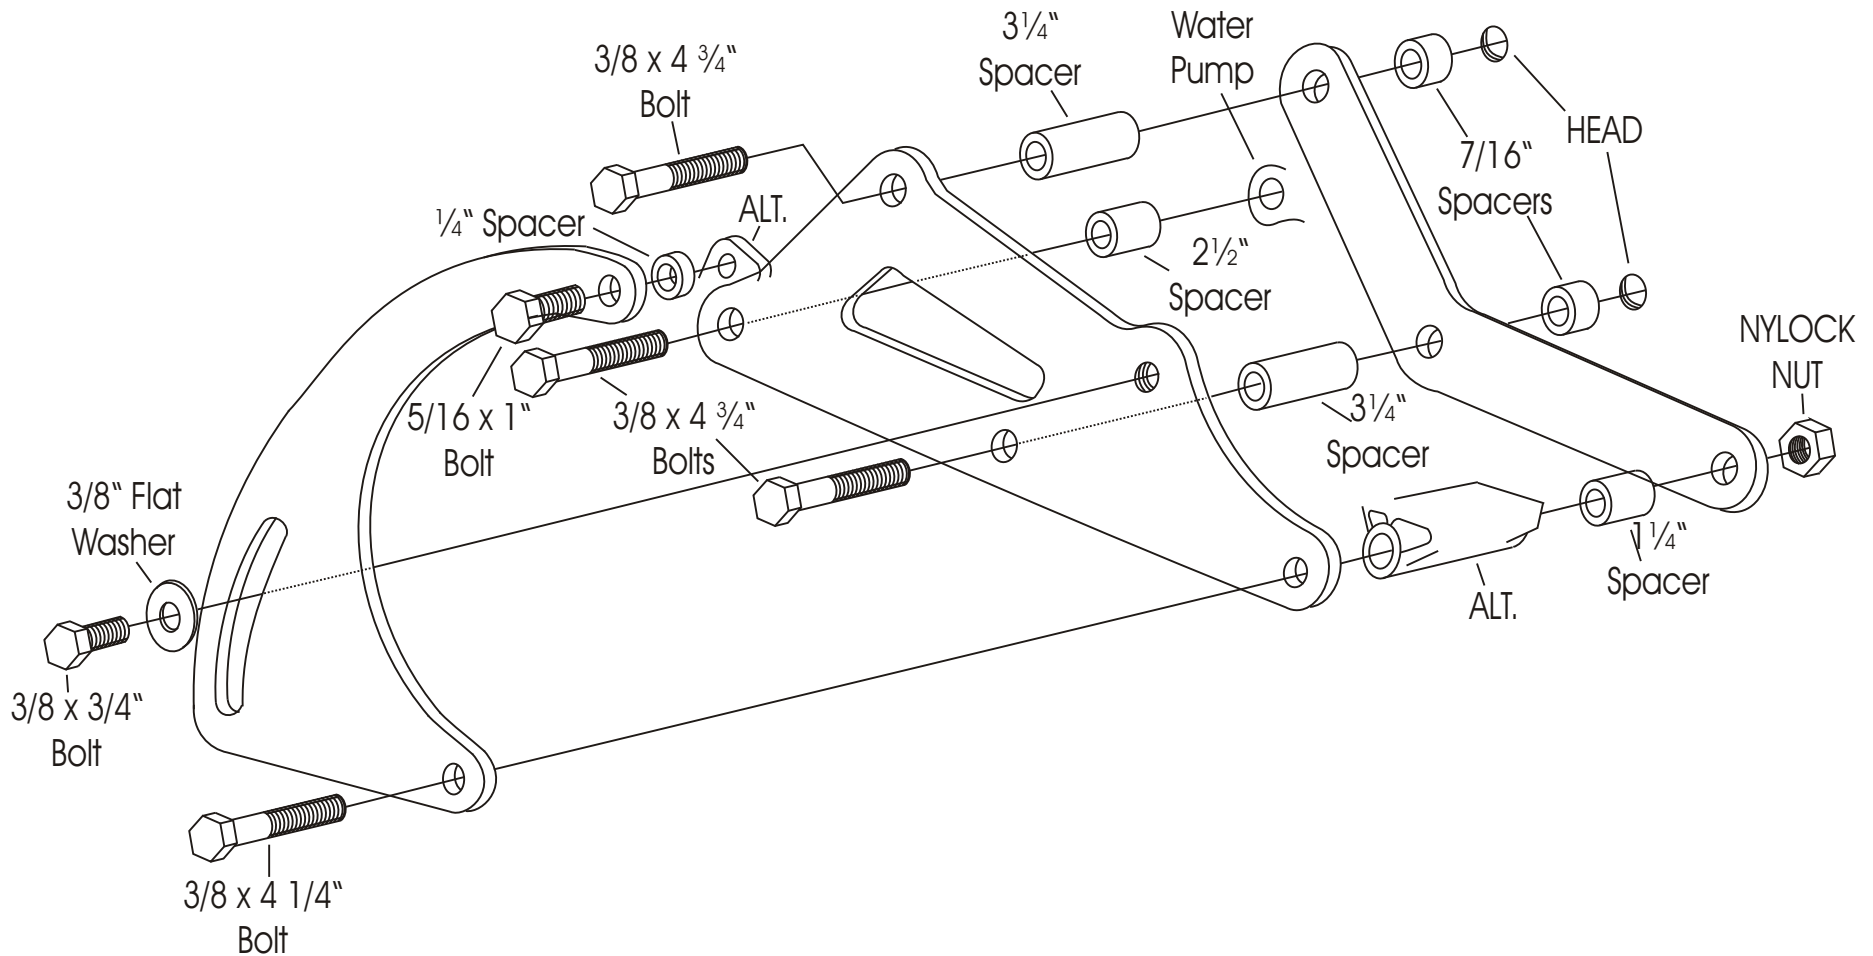

# 308 ALT.

**As with any part of this nature, make sure it fits your application before painting or plating. Parts that have been painted, plated, or modified may not be returned.**

ALTERNATOR  
MOUNT  
308 ALT.

Small Block Chevy - Serpentine

**ALAN GROVE COMPONENTS, INC.**  
**27070 METCALF ROAD**  
**LOUISBURG, KS 66053**