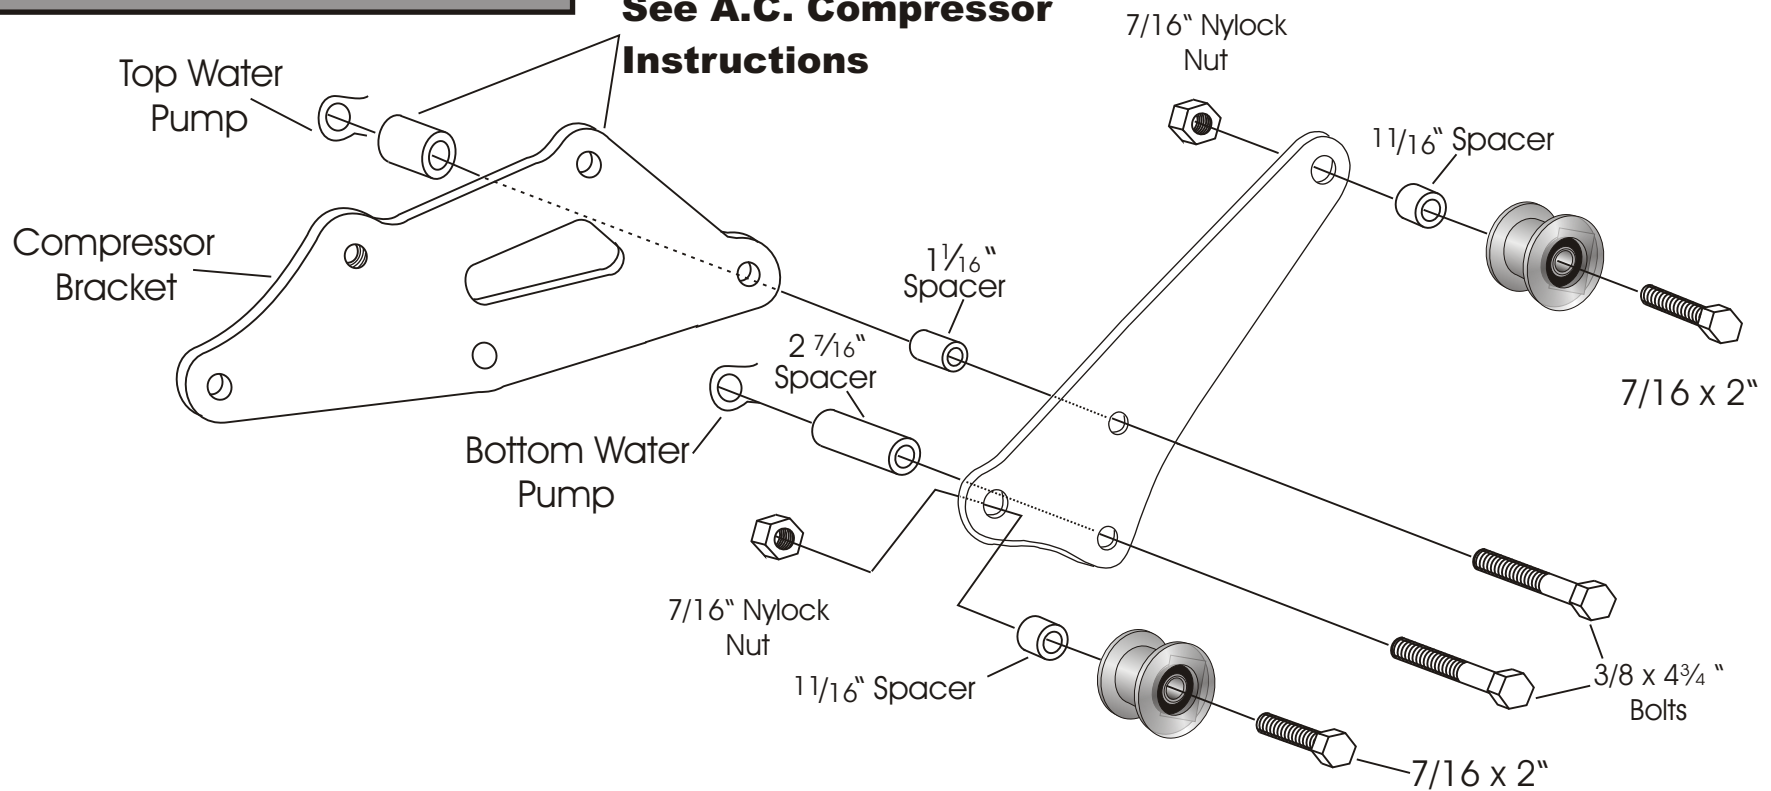

307 308

Idler Assembly

Passenger Side
Long Water Pump - Serpentine

**See A.C. Compressor
Instructions**

As with any part of this nature, make sure it fits your application before painting or plating. Parts that have been painted, plated, or modified may not be returned.

307 308

Idler Assembly

Passenger Side
Long Water Pump - Serpentine

ALAN GROVE COMPONENTS, INC.
27070 METCALF ROAD
LOUISBURG, KS 66053