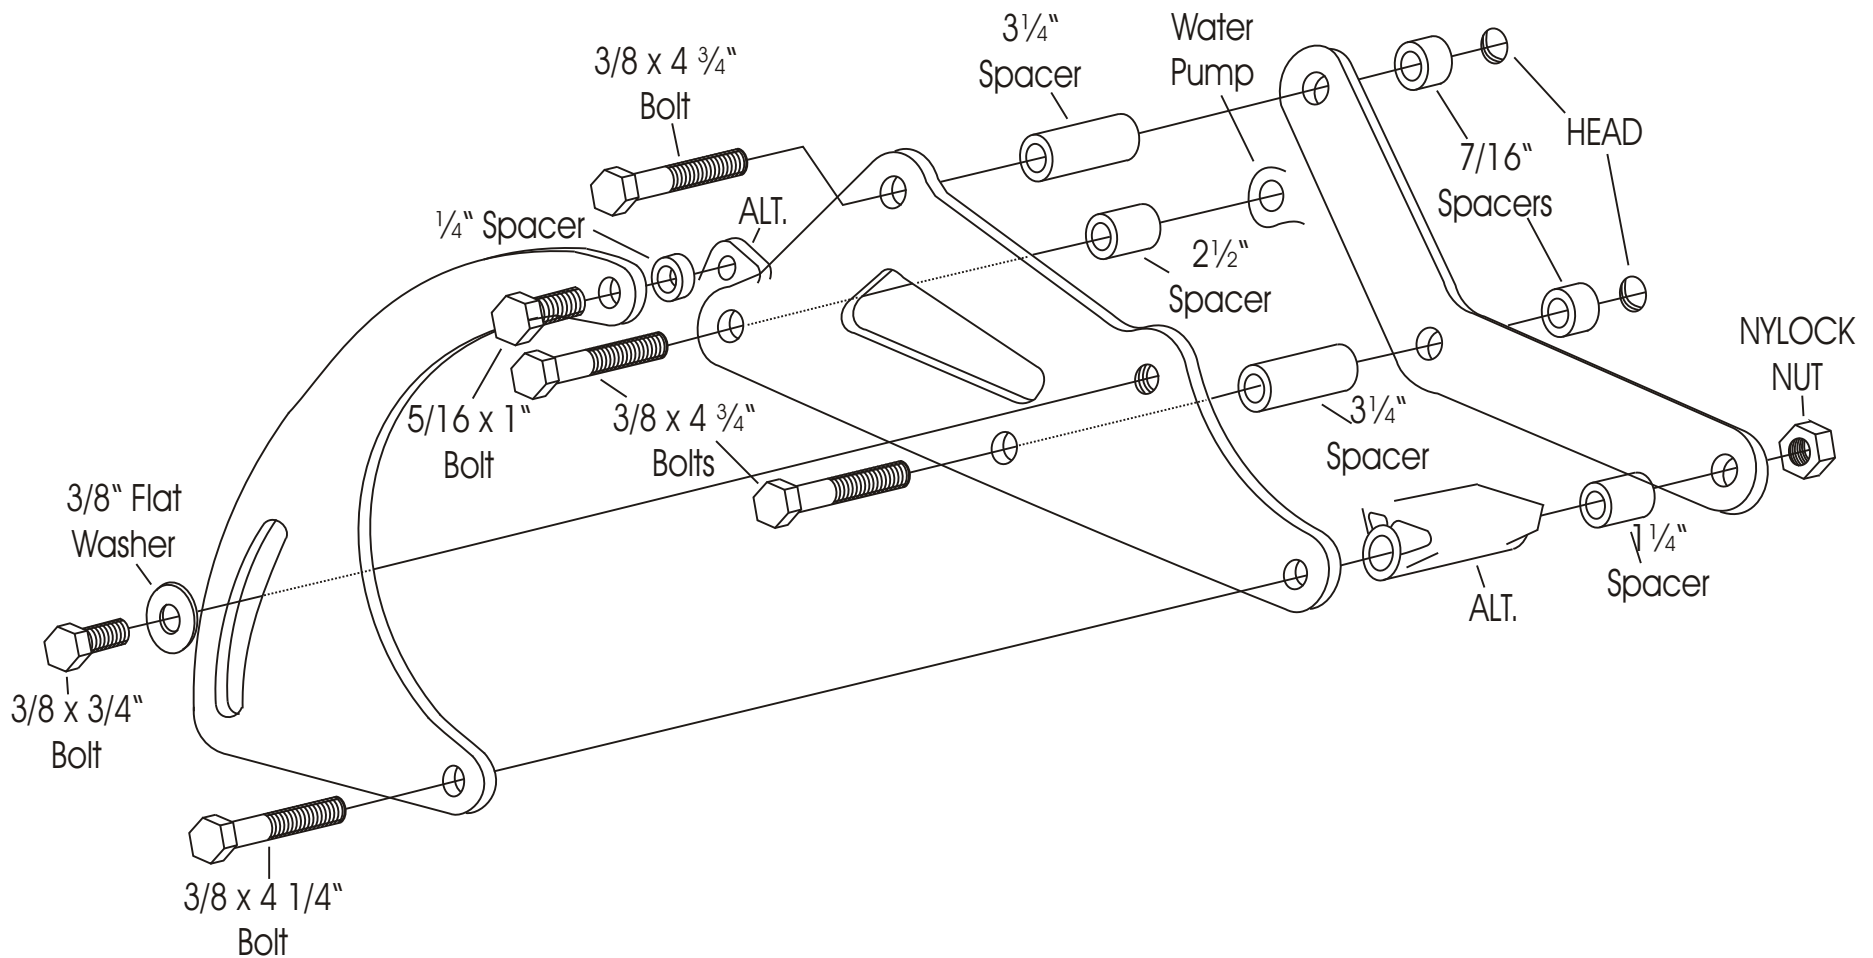

307 ALT.

As with any part of this nature, make sure it fits your application before painting or plating. Parts that have been painted, plated, or modified may not be returned.

ALTERNATOR
MOUNT
307 ALT.

Small Block Chevy - Serpentine

ALAN GROVE COMPONENTS, INC.
27070 METCALF ROAD
LOUISBURG, KS 66053