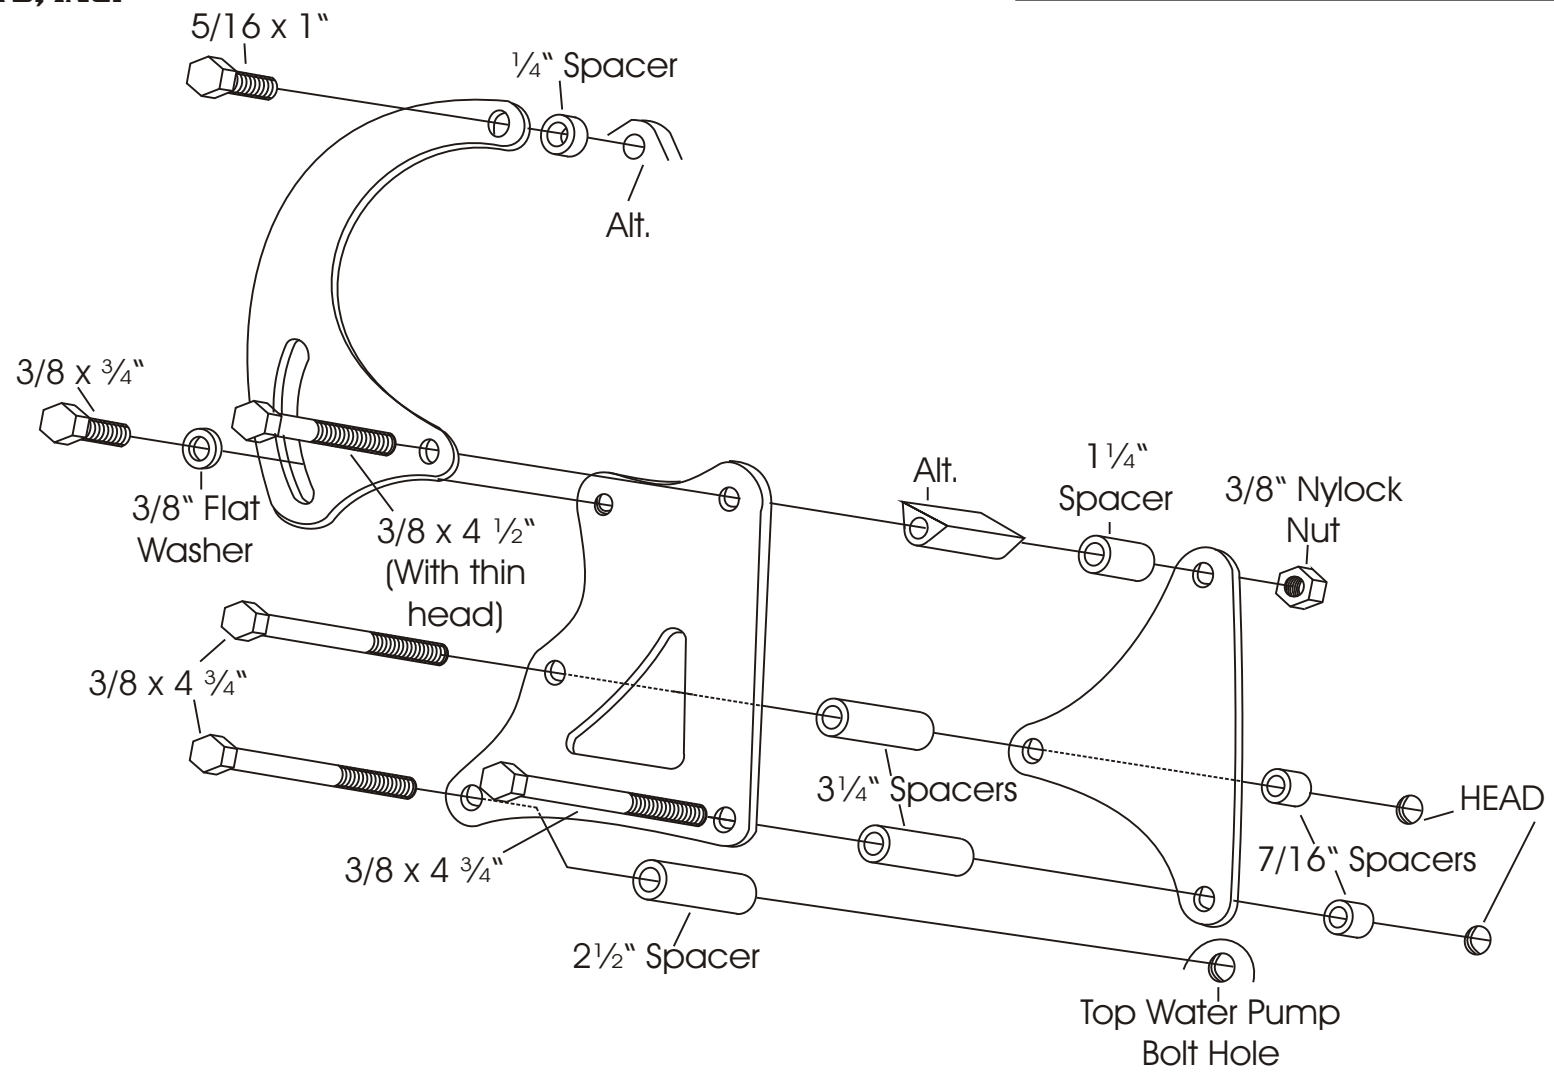

306 ALT.

As with any part of this nature, make sure it fits your application before painting or plating. Parts that have been painted, plated, or modified may not be returned.

306 ALT.

Small Block Chevy
Long Water Pump - Serpentine
Driver's Side

**ALAN GROVE COMPONENTS, INC.
27070 METCALF ROAD
LOUISBURG, KS 66053**