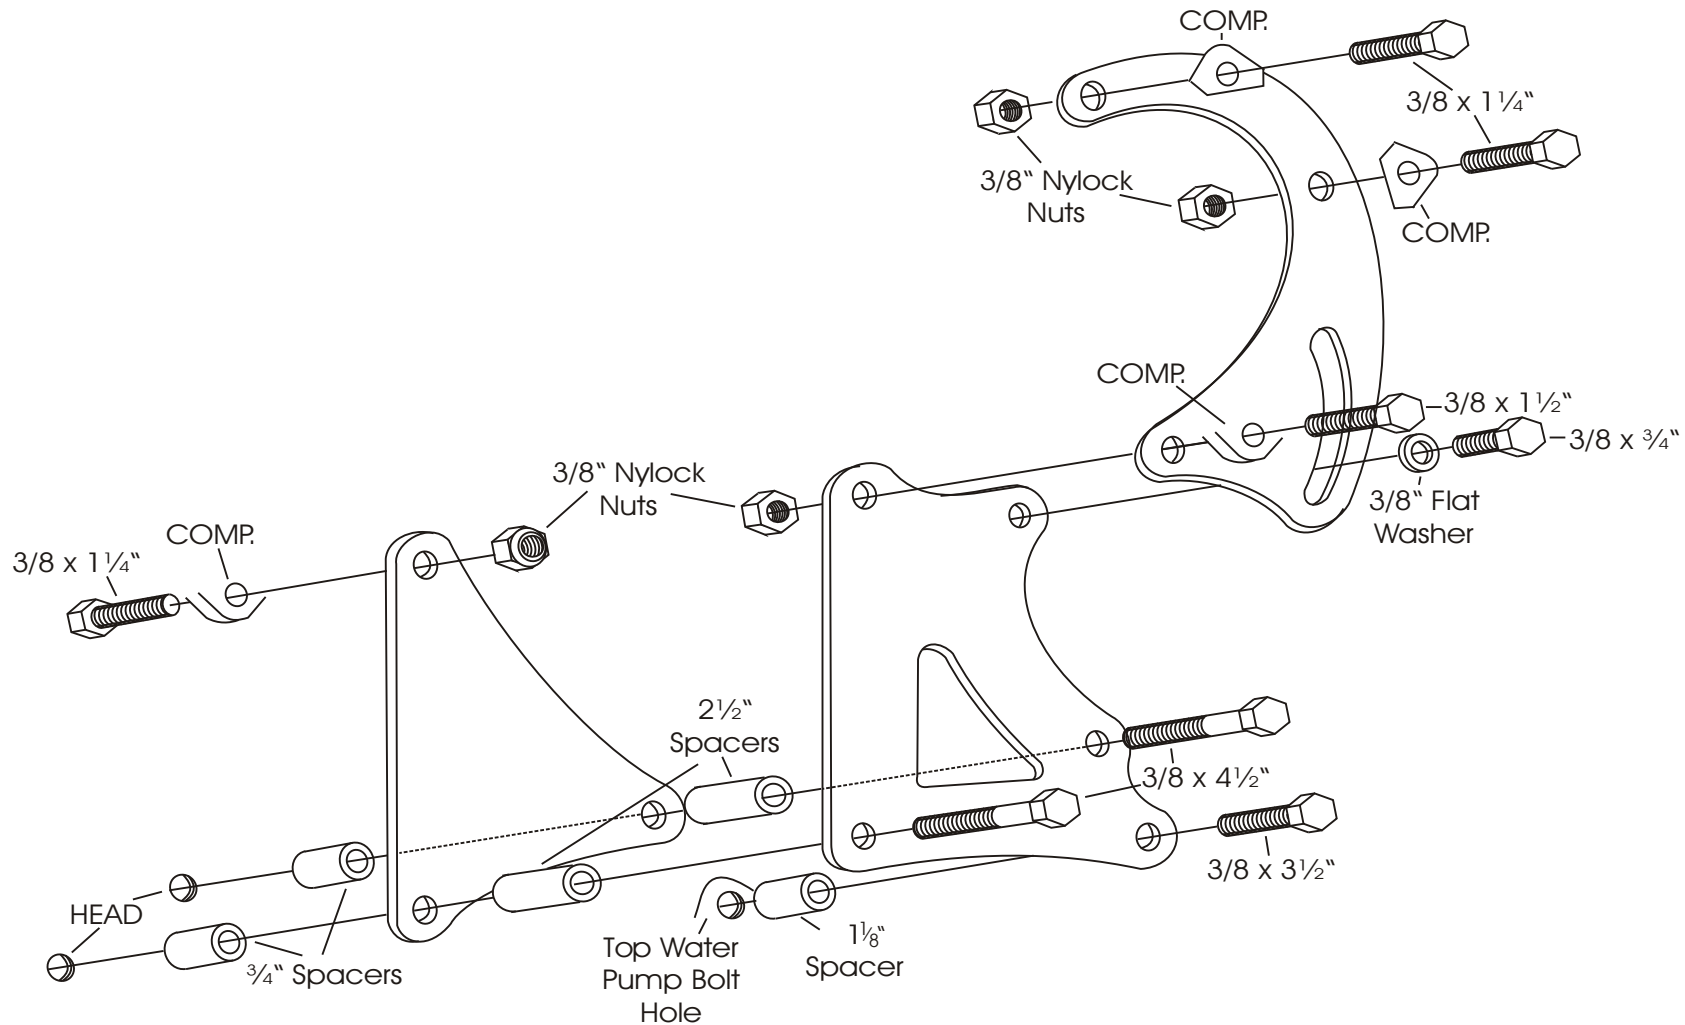

306 A.C.

As with any part of this nature, make sure it fits your application before painting or plating. Parts that have been painted, plated, or modified may not be returned.

306 A.C.

Small Block Chevy
Long Water Pump - Serpentine
1987 and Later Cast Iron Head
Including Vortec
Passenger Side

ALAN GROVE COMPONENTS, INC.
27070 METCALF ROAD
LOUISBURG, KS 66053