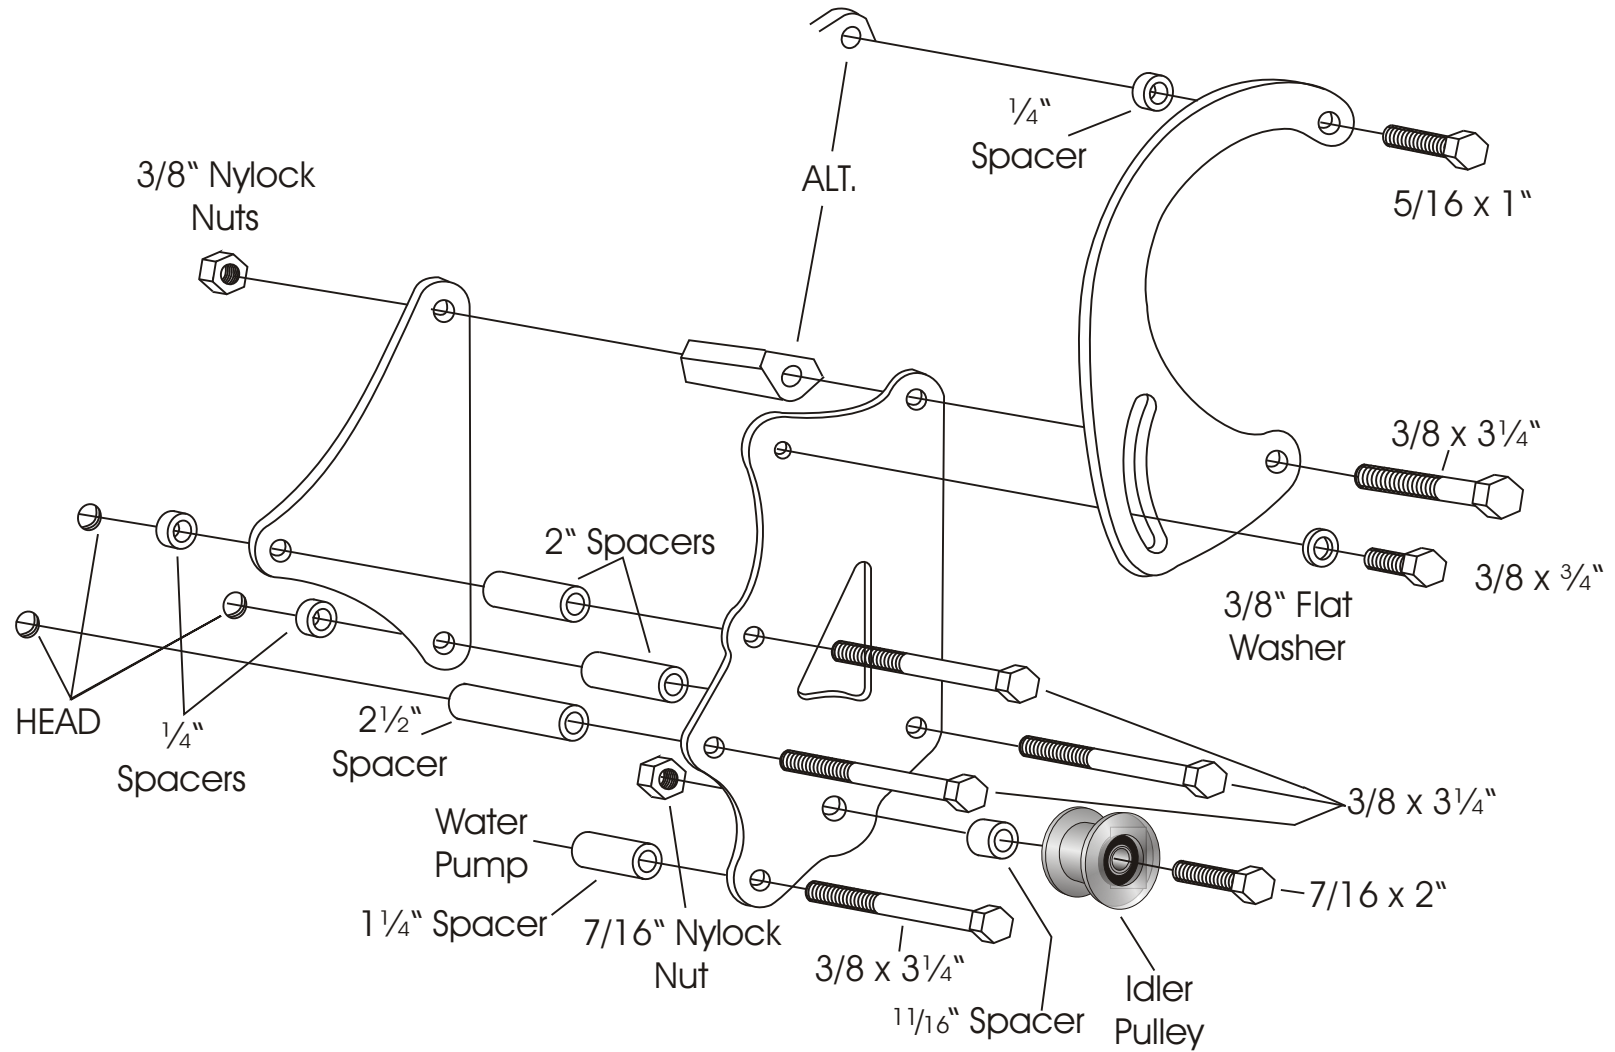

303 ALT.

As with any part of this nature, make sure it fits your application before painting or plating. Parts that have been painted, plated, or modified may not be returned.

303 ALT.

LT-1

Camaro - Firebird

ALAN GROVE COMPONENTS, INC.

27070 METCALF ROAD

LOUISBURG, KS 66053