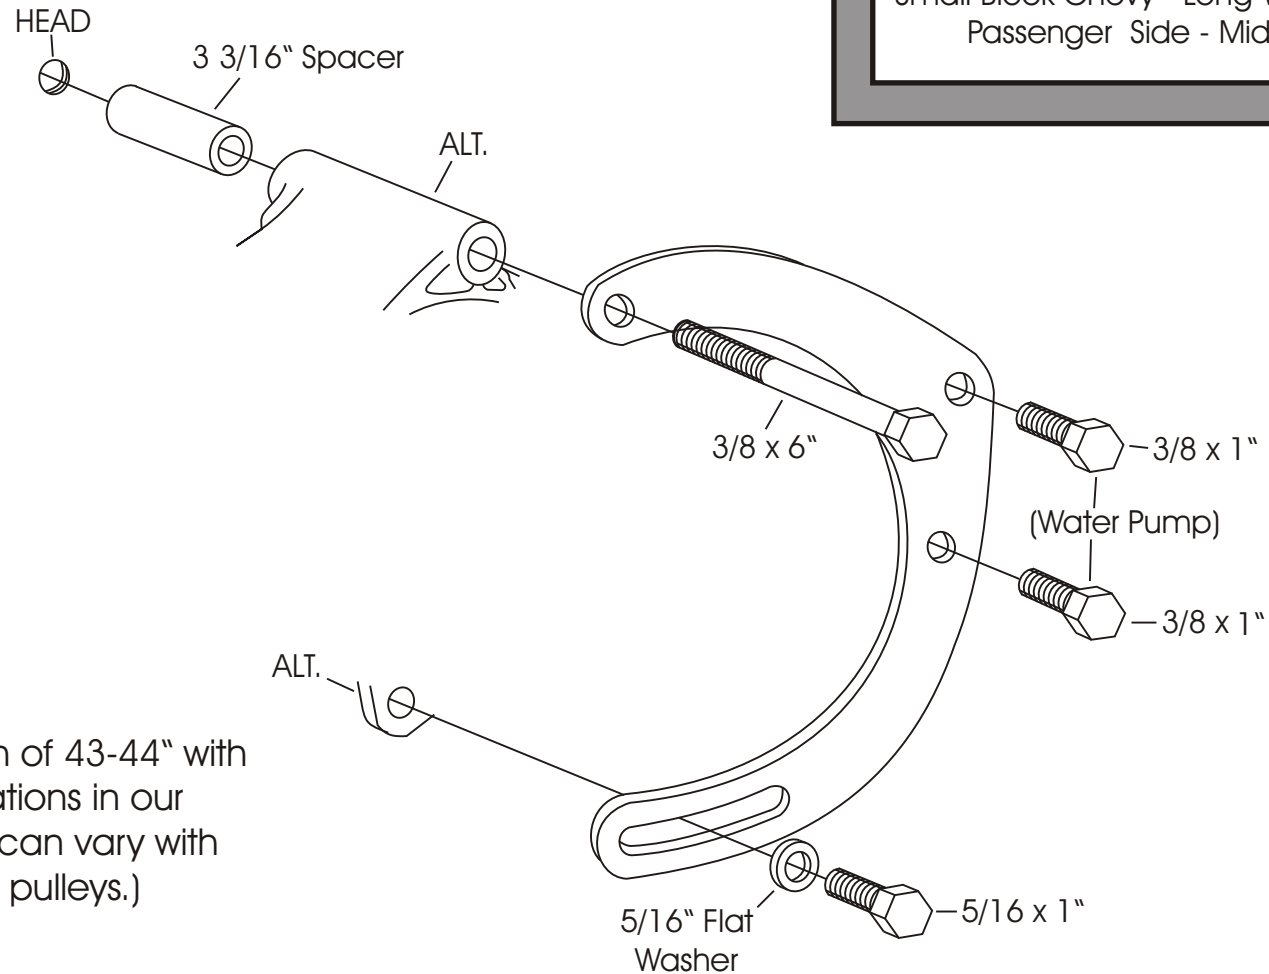

ALTERNATOR MOUNT 215R

Small Block Chevy - Long Water Pump
Passenger Side - Mid-Mount

(We use a belt length of 43-44" with this mount on installations in our shop. However; this can vary with the diameter of your pulleys.)

As with any part of this nature, make sure it fits your application before painting or plating. Parts that have been painted, plated or modified may not be returned.

ALTERNATOR
MOUNT
215R

Small Block Chevy - Long Water Pump
Passenger Side - Mid-Mount

ALAN GROVE COMPONENTS, INC.
27070 METCALF ROAD
LOUISBURG, KS 66053